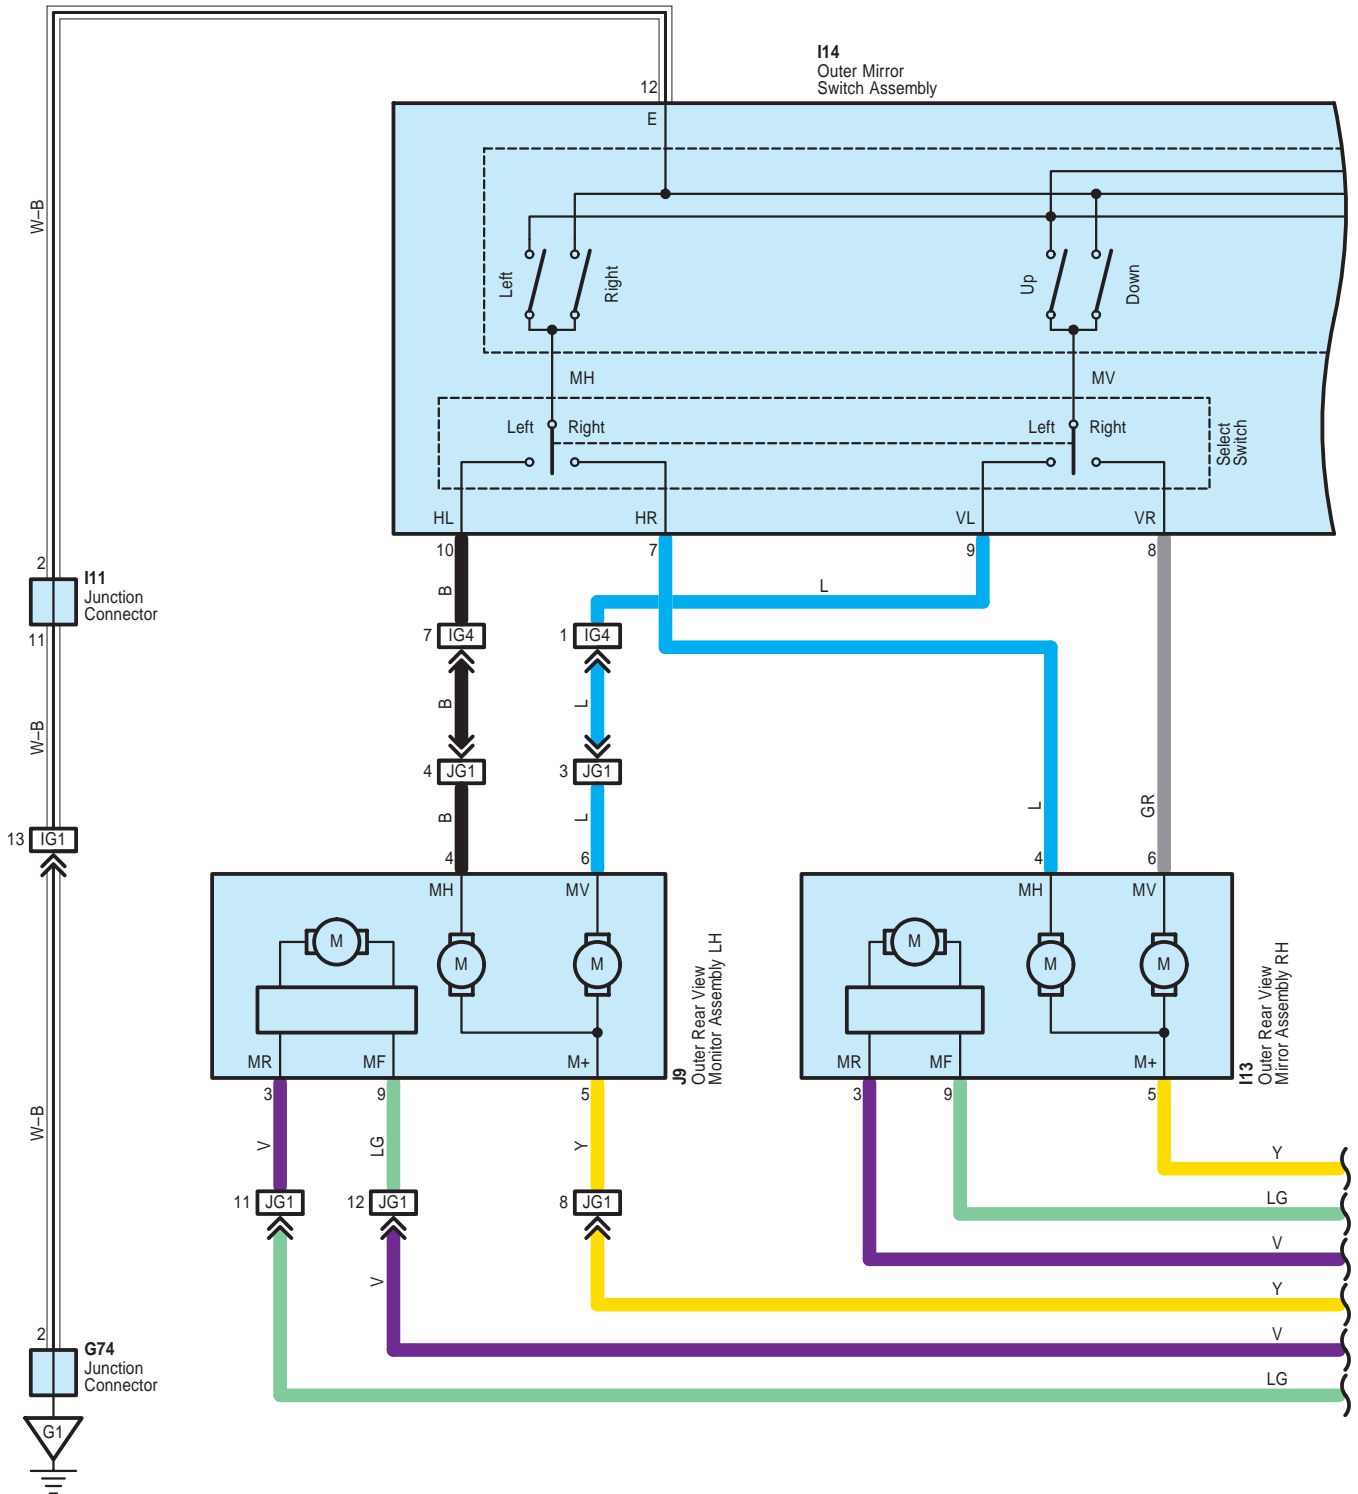

Remote Control Mirror <w/o Automatic Retractable>

Remote Control Mirror <w/o Automatic Retractable>

Remote Control Mirror <w/o Automatic Retractable>

G 53  
Black

G 74  
White

I 11  
Blue

I 12  
Black

I 13  
White

I 14  
White

J 9  
White

5D  
White

LF  
Gray

LI  
White

RE  
White

RL  
Gray

IG1  
White

IG3  
Blue

IG4  
Gray

JG1  
White