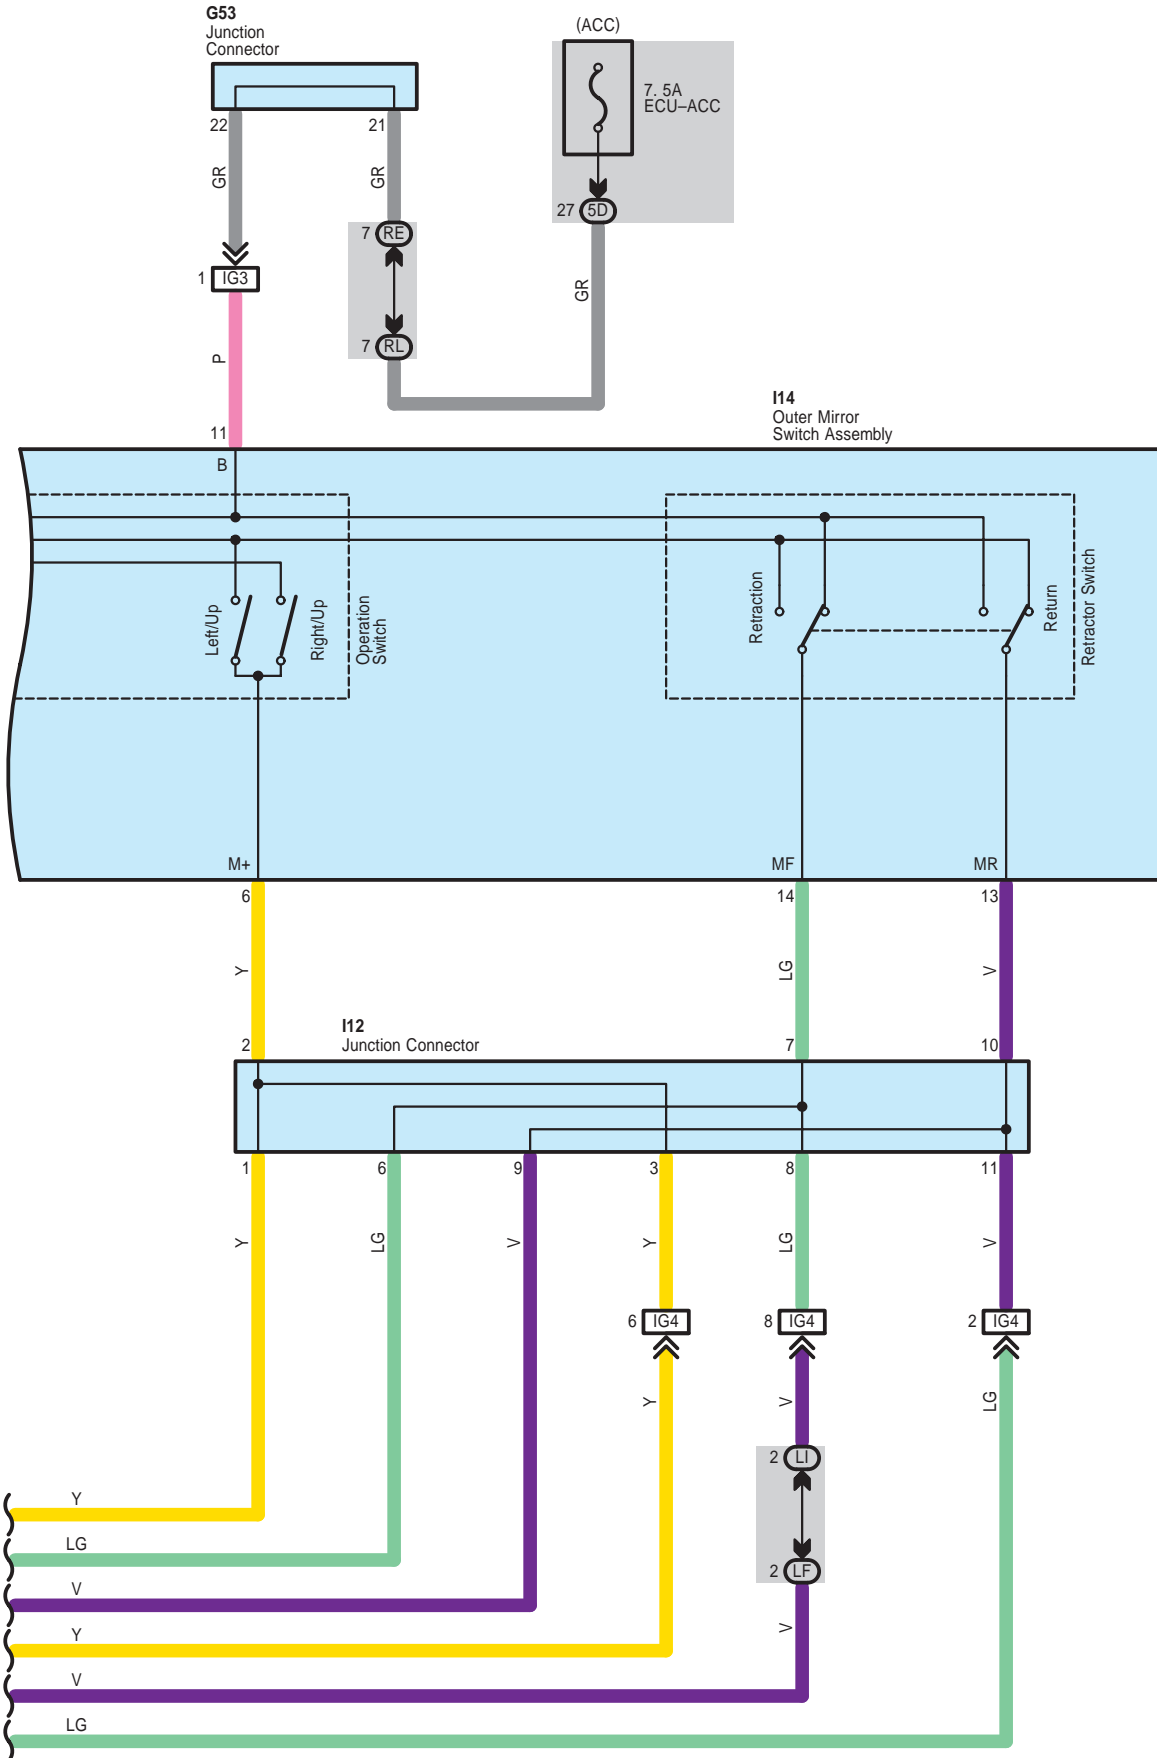

Remote Control Mirror <w/o Automatic Retractable>

Remote Control Mirror <w/o Automatic Retractable>

Remote Control Mirror <w/o Automatic Retractable>

G 53  
Black

G 74  
White

I 11  
Blue

I 12  
Black

I 13  
White

I 14  
White

J 9  
White

5D  
White

LF  
Gray

LI  
White

RE  
White

RL  
Gray

IG1  
White

IG3  
Blue

IG4  
Gray

JG1  
White