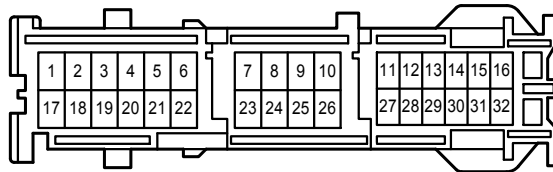

Remote Control Mirror <w/o Automatic Retractable>

Remote Control Mirror <w/o Automatic Retractable>

Remote Control Mirror <w/o Automatic Retractable>

G 53  
Black

G 74  
White

I 11  
Blue

I 12  
Black

I 13  
White

I 14  
White

J 9  
White

5D  
White

LF  
Gray

LI  
White

RE  
White

RL  
Gray

IG1  
White