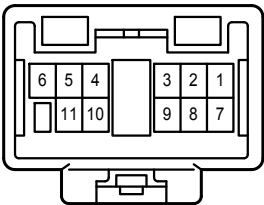

Remote Control Mirror <w/o Automatic Retractable>

Remote Control Mirror <w/o Automatic Retractable>

Remote Control Mirror <w/o Automatic Retractable>

G 53  
Black

G 74  
White

I 11  
Blue

I 12  
Black

I 13  
White

I 14  
White

J 9  
White

5D  
White

LF  
Gray

LI  
White

RE  
White

RL  
Gray

IG1  
White