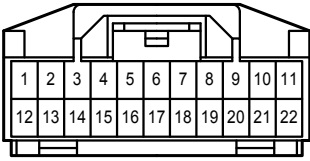

Remote Control Mirror <w/o Automatic Retractable>

Remote Control Mirror <w/o Automatic Retractable>

Remote Control Mirror <w/o Automatic Retractable>

G 53  
Black

G 74  
White

I 11  
Blue

I 12  
Black

I 13  
White

I 14  
White

J 9  
White

5D  
White

LF  
Gray

LI  
White

RE  
White

RL  
Gray

IG1  
White