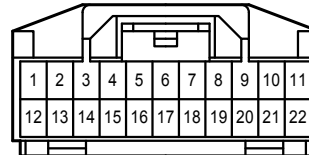

Remote Control Mirror <w/ Automatic Retractable>