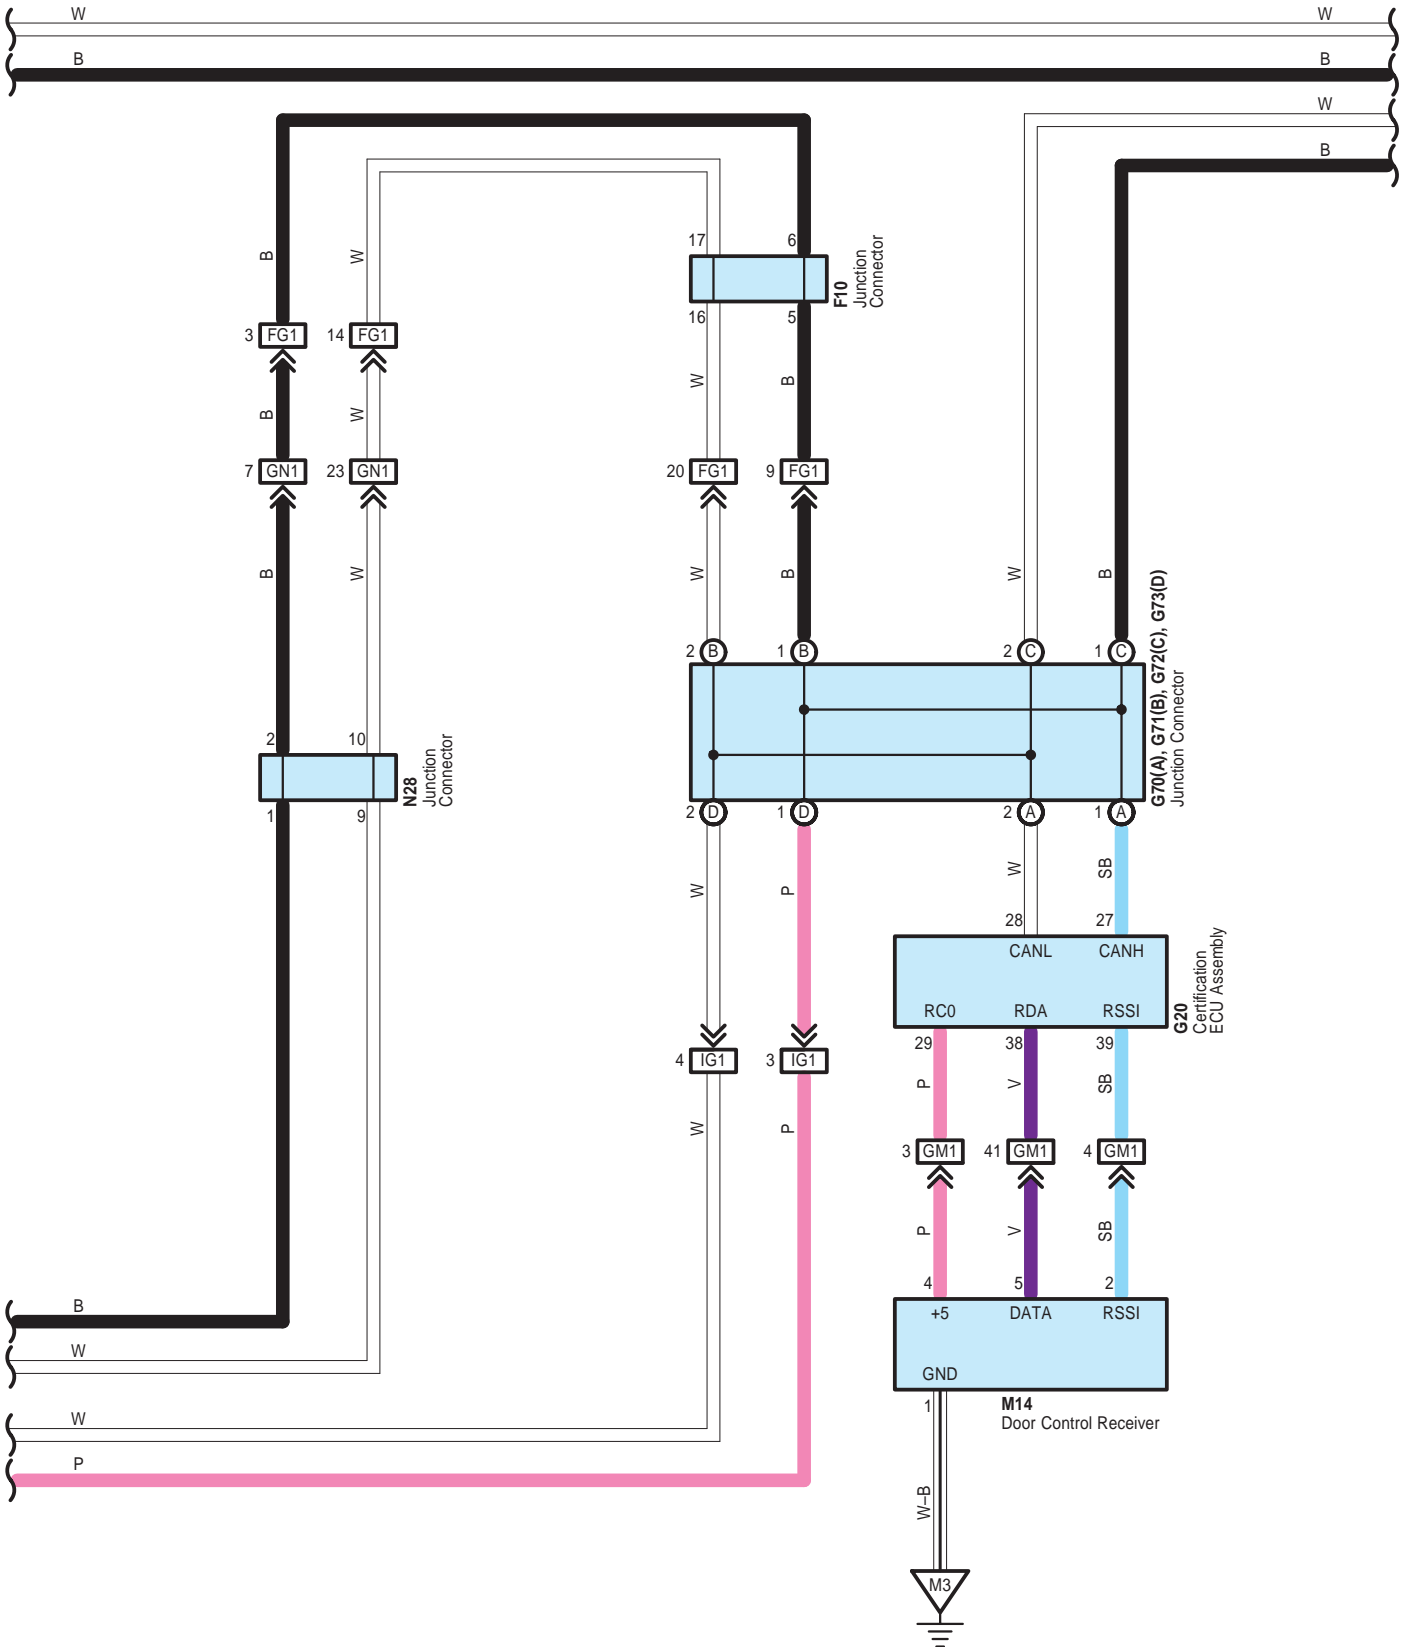

Remote Control Mirror <w/ Automatic Retractable>

Remote Control Mirror <w/ Automatic Retractable>

Remote Control Mirror <w/ Automatic Retractable>

Remote Control Mirror <w/ Automatic Retractable>

G48(A), G49(B), G50(C)
Main Body ECU

- * 1 : w/ Seat Position Memory
- * 2 : Before Jun. 2009 Production
- * 3 : From Jun. 2009 Production

Remote Control Mirror <w/ Automatic Retractable>

* 4 : 2GR-FE
 * 5 : 2AZ-FE

Remote Control Mirror <w/ Automatic Retractable>

* 1 : w/ Seat Position Memory

Remote Control Mirror <w/ Automatic Retractable>

F 10
Black

G 19
White

G 20
White

G 46
White

G 48
White

G 49
White