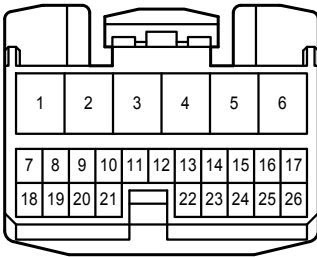

* 1 : w/ Seat Position Memory

Remote Control Mirror <w/ Automatic Retractable>

F 10
Black

G 19
White

G 20
White

G 46
White

G 48
White

G 49
White