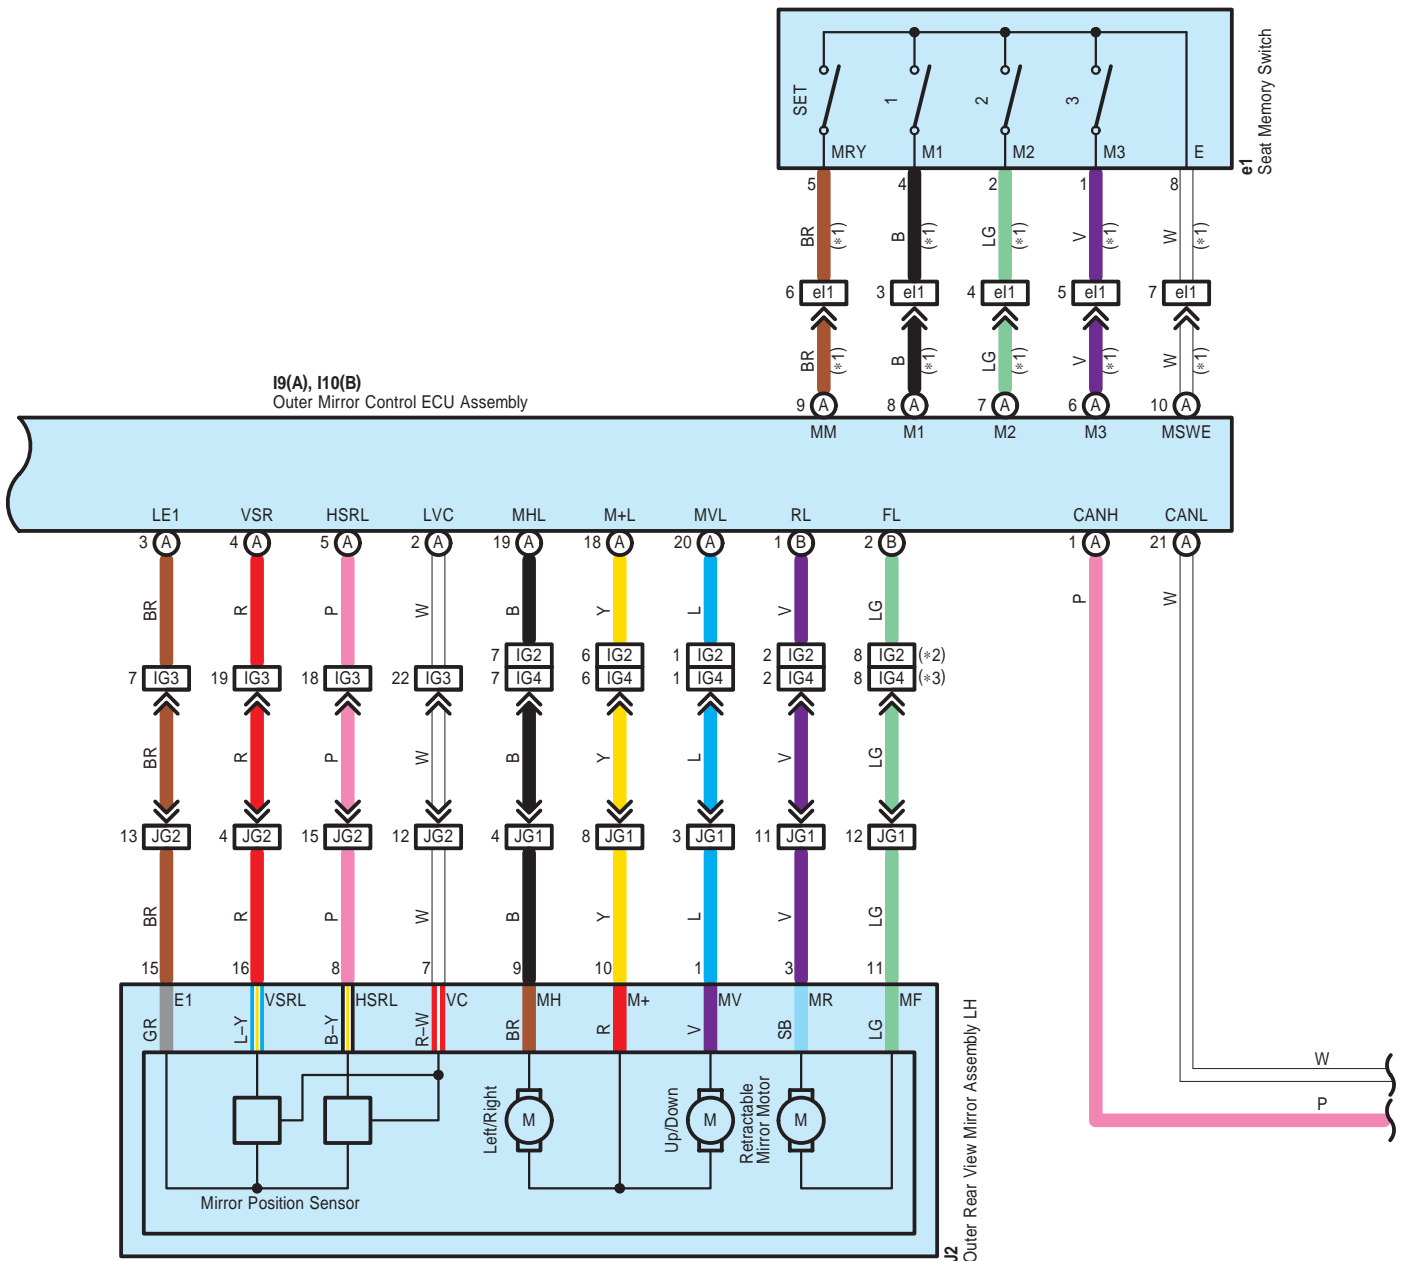

Remote Control Mirror <w/ Automatic Retractable>

Remote Control Mirror <w/ Automatic Retractable>

Remote Control Mirror <w/ Automatic Retractable>

Remote Control Mirror <w/ Automatic Retractable>

G48(A), G49(B), G50(C)
Main Body ECU

- * 1 : w/ Seat Position Memory
- * 2 : Before Jun. 2009 Production
- * 3 : From Jun. 2009 Production

Remote Control Mirror <w/ Automatic Retractable>

* 4 : 2GR-FE
 * 5 : 2AZ-FE

Remote Control Mirror <w/ Automatic Retractable>

* 1 : w/ Seat Position Memory

Remote Control Mirror <w/ Automatic Retractable>

F 10
Black

G 19
White

G 20
White

G 46
White

G 48
White

G 49
White