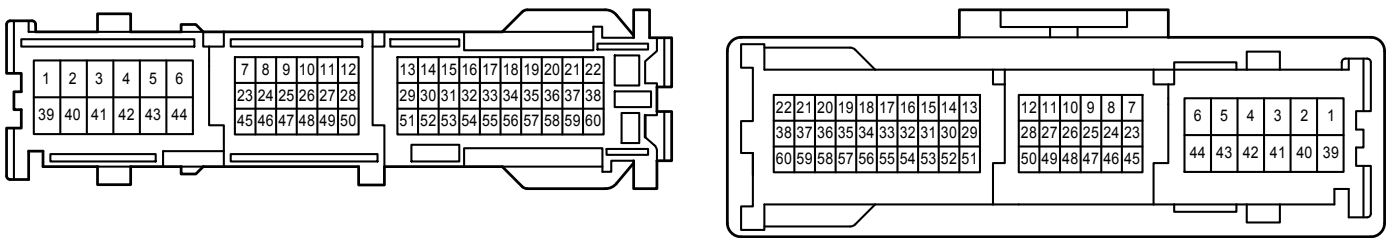

GN1
White

IG2
Gray

IG1
White