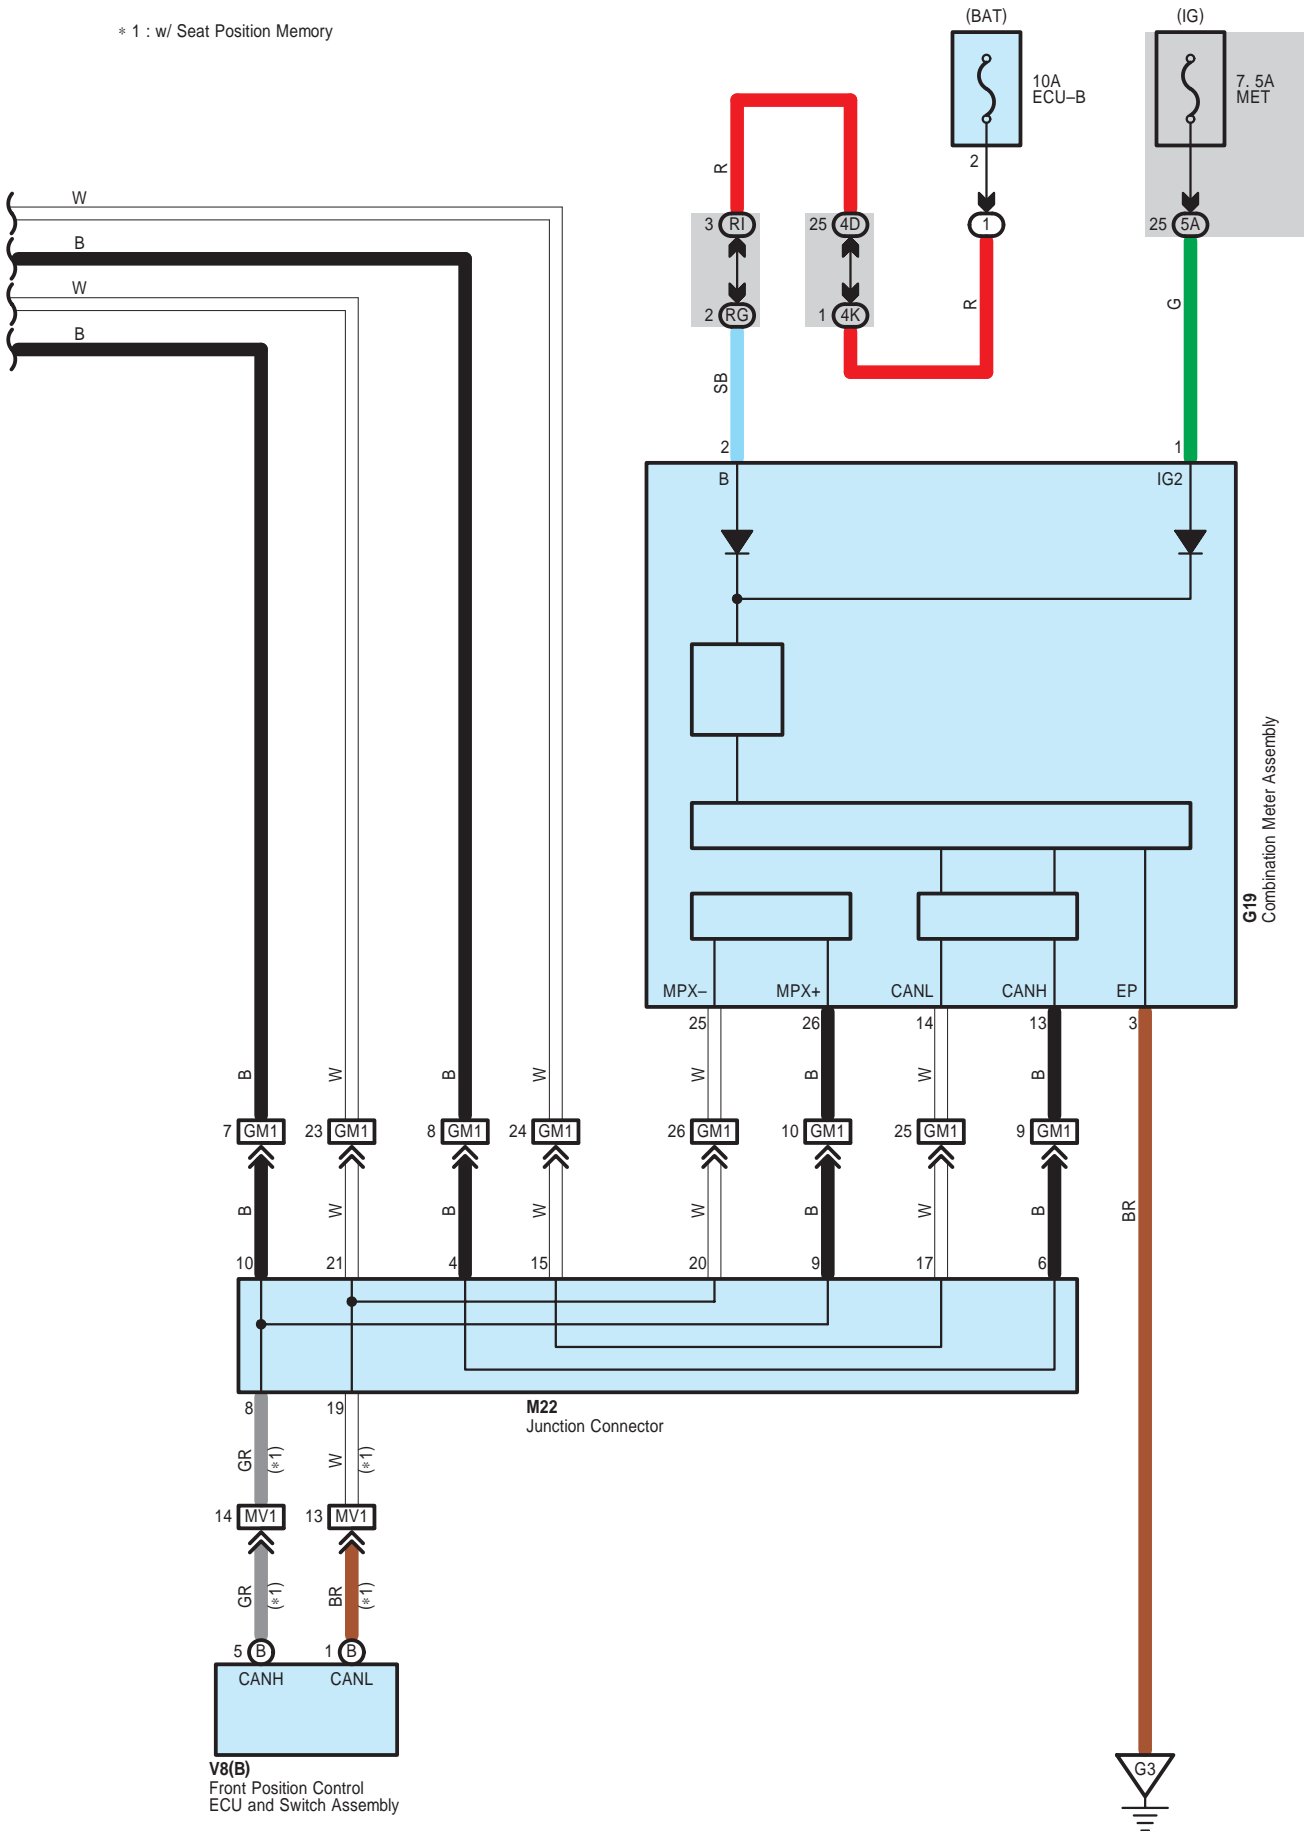

Remote Control Mirror <w/ Automatic Retractable>

* 1 : w/ Seat Position Memory