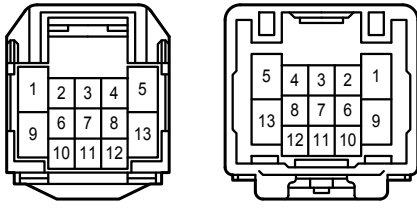

GM2
White

GN1
White

IG1
White

IG2
Gray

IG3
Blue

IG4
Gray

Remote Control Mirror <w/ Automatic Retractable>

JG1
White