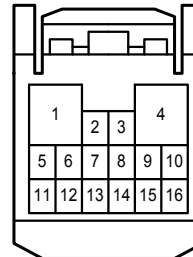

G 56
Gray

G 50
White