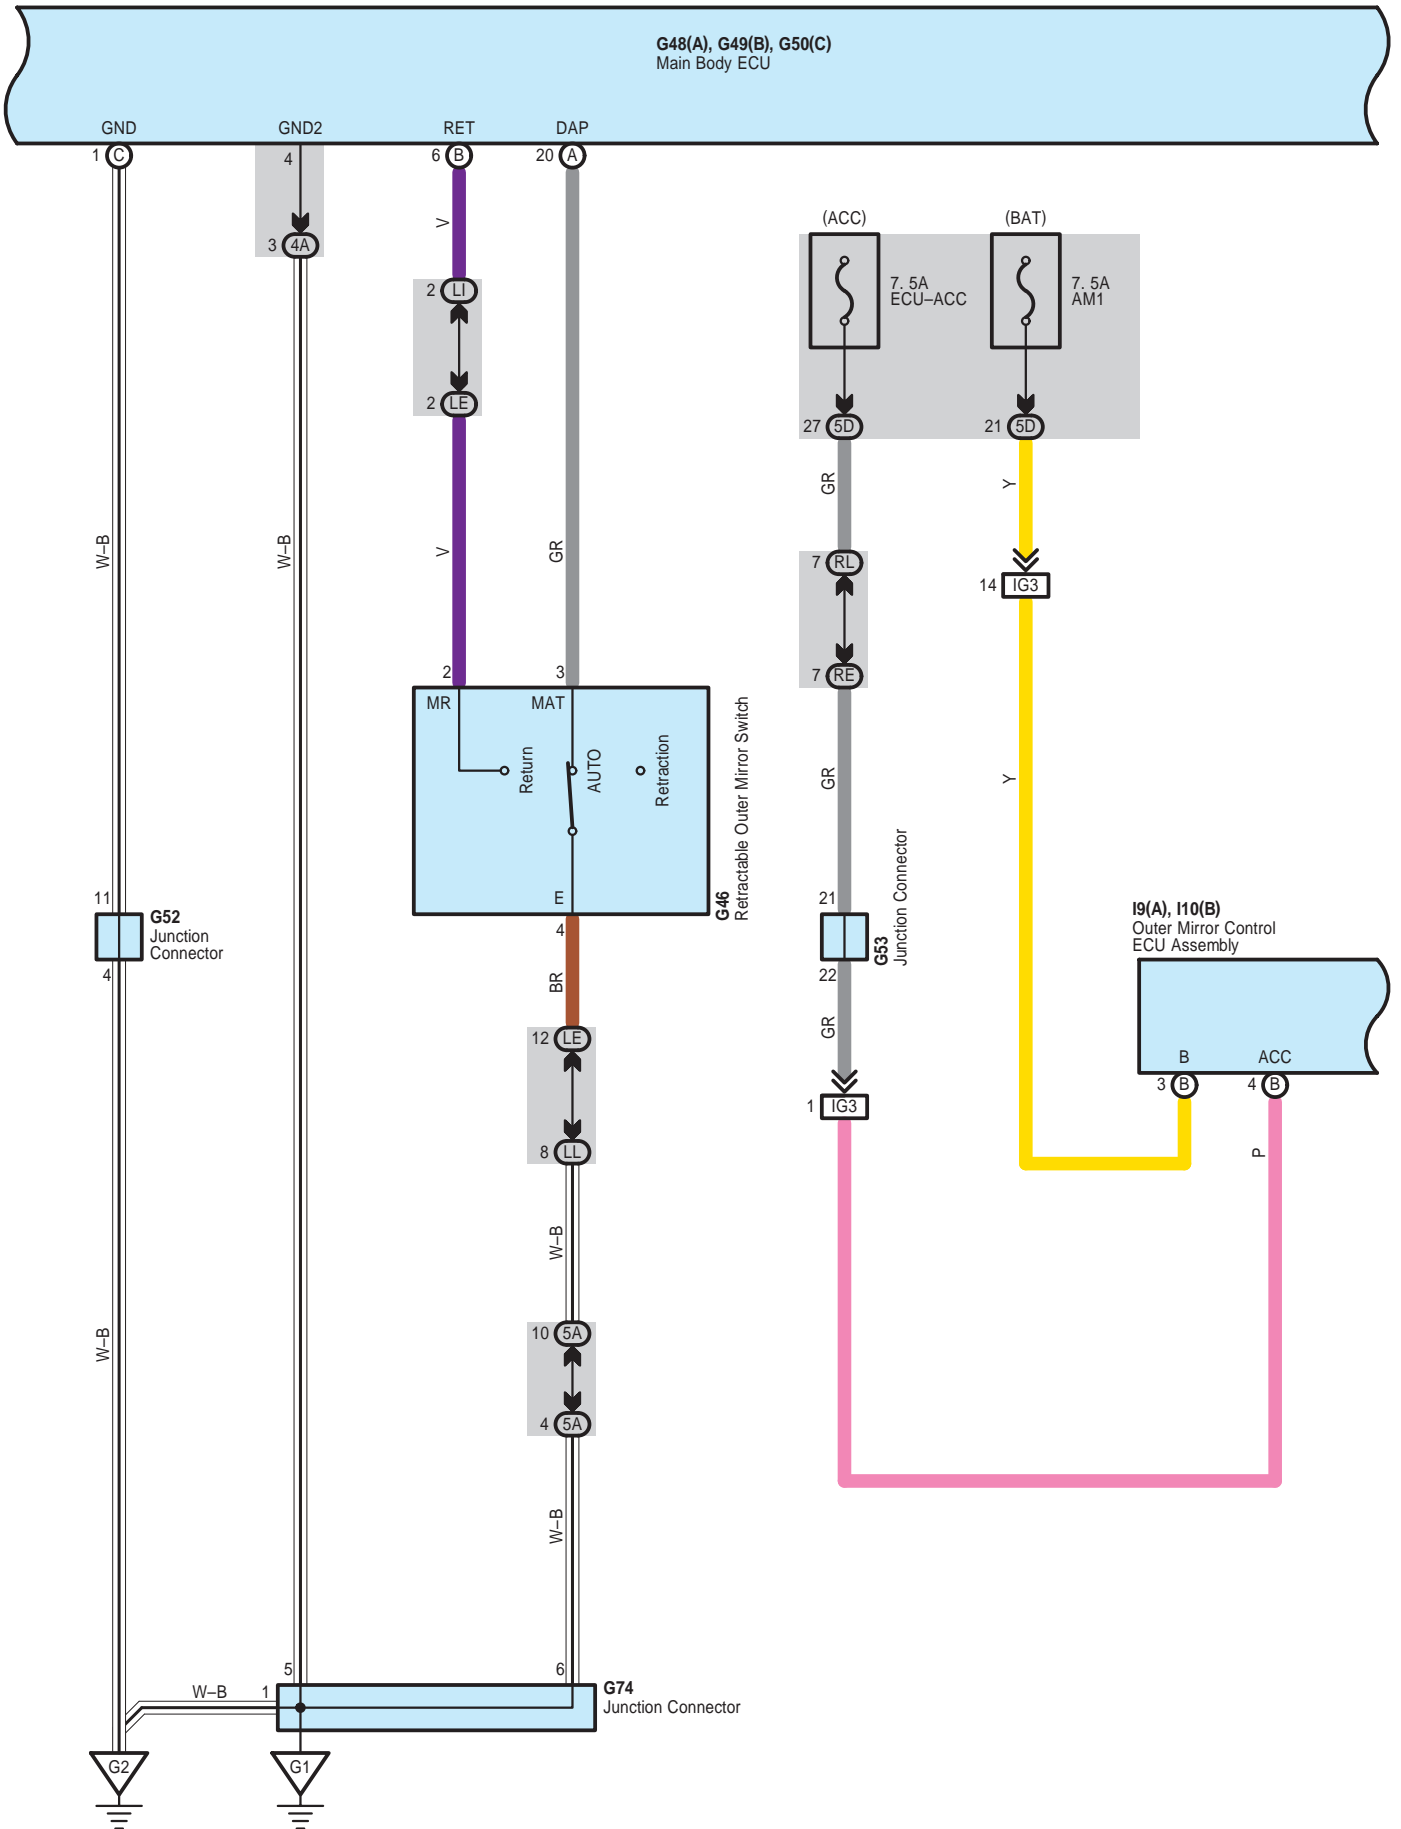

Remote Control Mirror <w/ Automatic Retractable>

Remote Control Mirror <w/ Automatic Retractable>

Remote Control Mirror <w/ Automatic Retractable>

Remote Control Mirror <w/ Automatic Retractable>

G48(A), G49(B), G50(C)
Main Body ECU

- * 1 : w/ Seat Position Memory
- * 2 : Before Jun. 2009 Production
- * 3 : From Jun. 2009 Production

Remote Control Mirror <w/ Automatic Retractable>

* 4 : 2GR-FE
 * 5 : 2AZ-FE

Remote Control Mirror <w/ Automatic Retractable>

* 1 : w/ Seat Position Memory

Remote Control Mirror <w/ Automatic Retractable>

F 10
Black

G 19
White

G 20
White

G 46
White

G 48
White

G 49
White