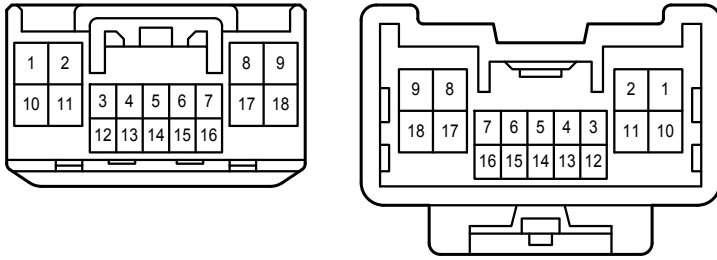

Remote Control Mirror <w/ Automatic Retractable>

MV1
White