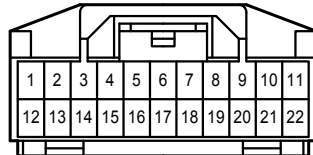

Remote Control Mirror <w/ Automatic Retractable>