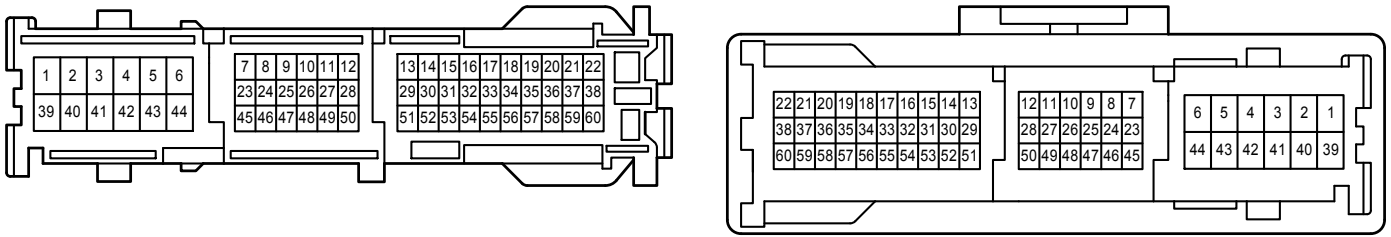

AG1

White

DA2

White

FG1

Blue

Remote Control Mirror <w/ Automatic Retractable>

GM1
White