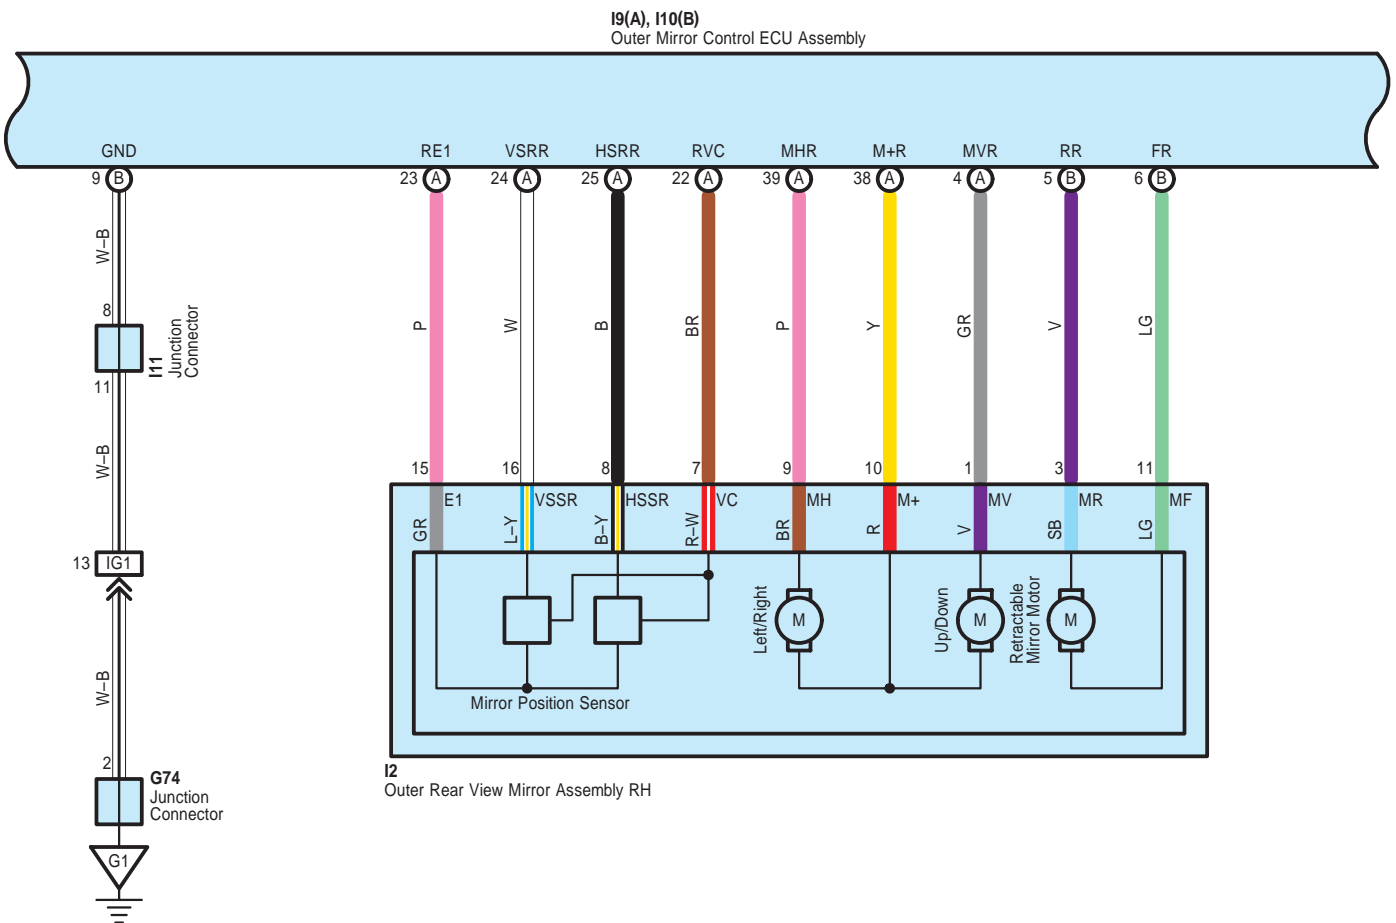

Remote Control Mirror <w/ Automatic Retractable>

Remote Control Mirror <w/ Automatic Retractable>

Remote Control Mirror <w/ Automatic Retractable>

Remote Control Mirror <w/ Automatic Retractable>

G48(A), G49(B), G50(C)
Main Body ECU

- * 1 : w/ Seat Position Memory
- * 2 : Before Jun. 2009 Production
- * 3 : From Jun. 2009 Production

Remote Control Mirror <w/ Automatic Retractable>

* 4 : 2GR-FE
 * 5 : 2AZ-FE

Remote Control Mirror <w/ Automatic Retractable>

* 1 : w/ Seat Position Memory

Remote Control Mirror <w/ Automatic Retractable>

F 10
Black

G 19
White

G 20
White

G 46
White

G 48
White

G 49
White