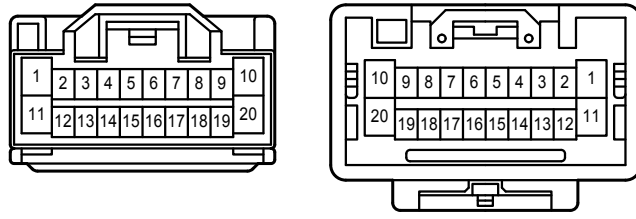

Remote Control Mirror <w/ Automatic Retractable>

JG2
White