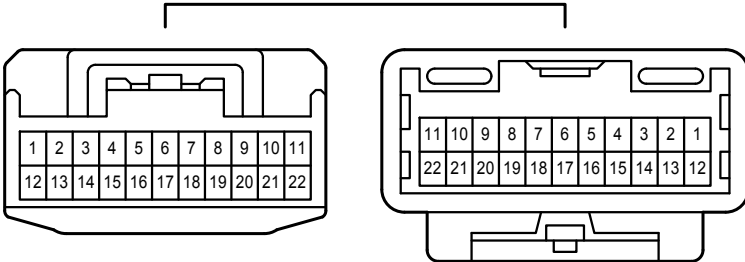

AG1

White

DA2

White

FG1

Blue

Remote Control Mirror <w/ Automatic Retractable>

GM1
White