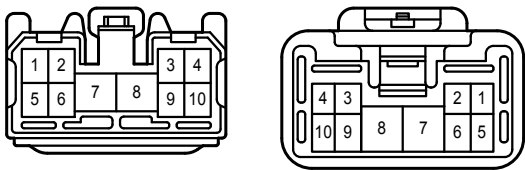

Remote Control Mirror <w/ Automatic Retractable>