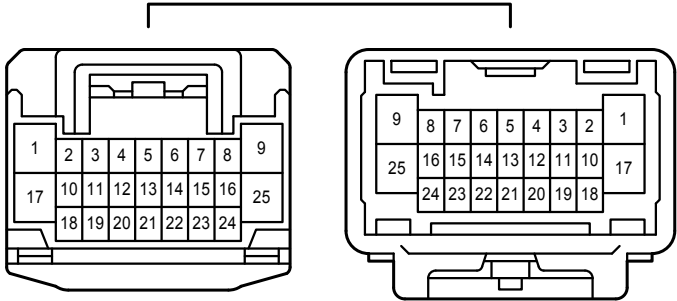

Front Wiper and Washer <w/o Auto Wiper System>

Front Wiper and Washer <w/o Auto Wiper System>

Front Wiper and Washer <w/o Auto Wiper System>

AG5  
White

AG7  
Gray

AG8  
Blue