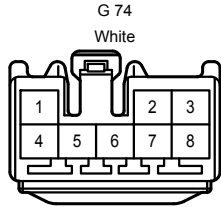

Front Wiper and Washer <w/o Auto Wiper System>

Front Wiper and Washer <w/o Auto Wiper System>

Front Wiper and Washer <w/o Auto Wiper System>

AG5  
White

AG7  
Gray

AG8  
Blue