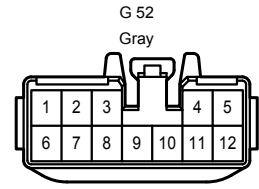

Front Wiper and Washer <w/o Auto Wiper System>

Front Wiper and Washer <w/o Auto Wiper System>

Front Wiper and Washer <w/o Auto Wiper System>

AG5  
White

AG7  
Gray

AG8  
Blue