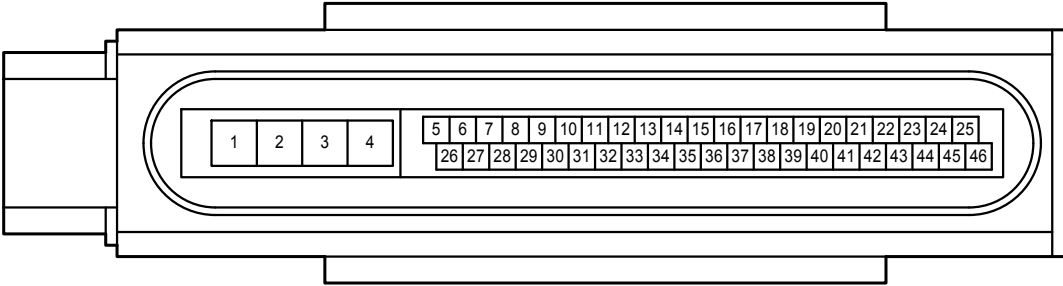

Front Wiper and Washer <w/ Auto Wiper System>

A 10
Black