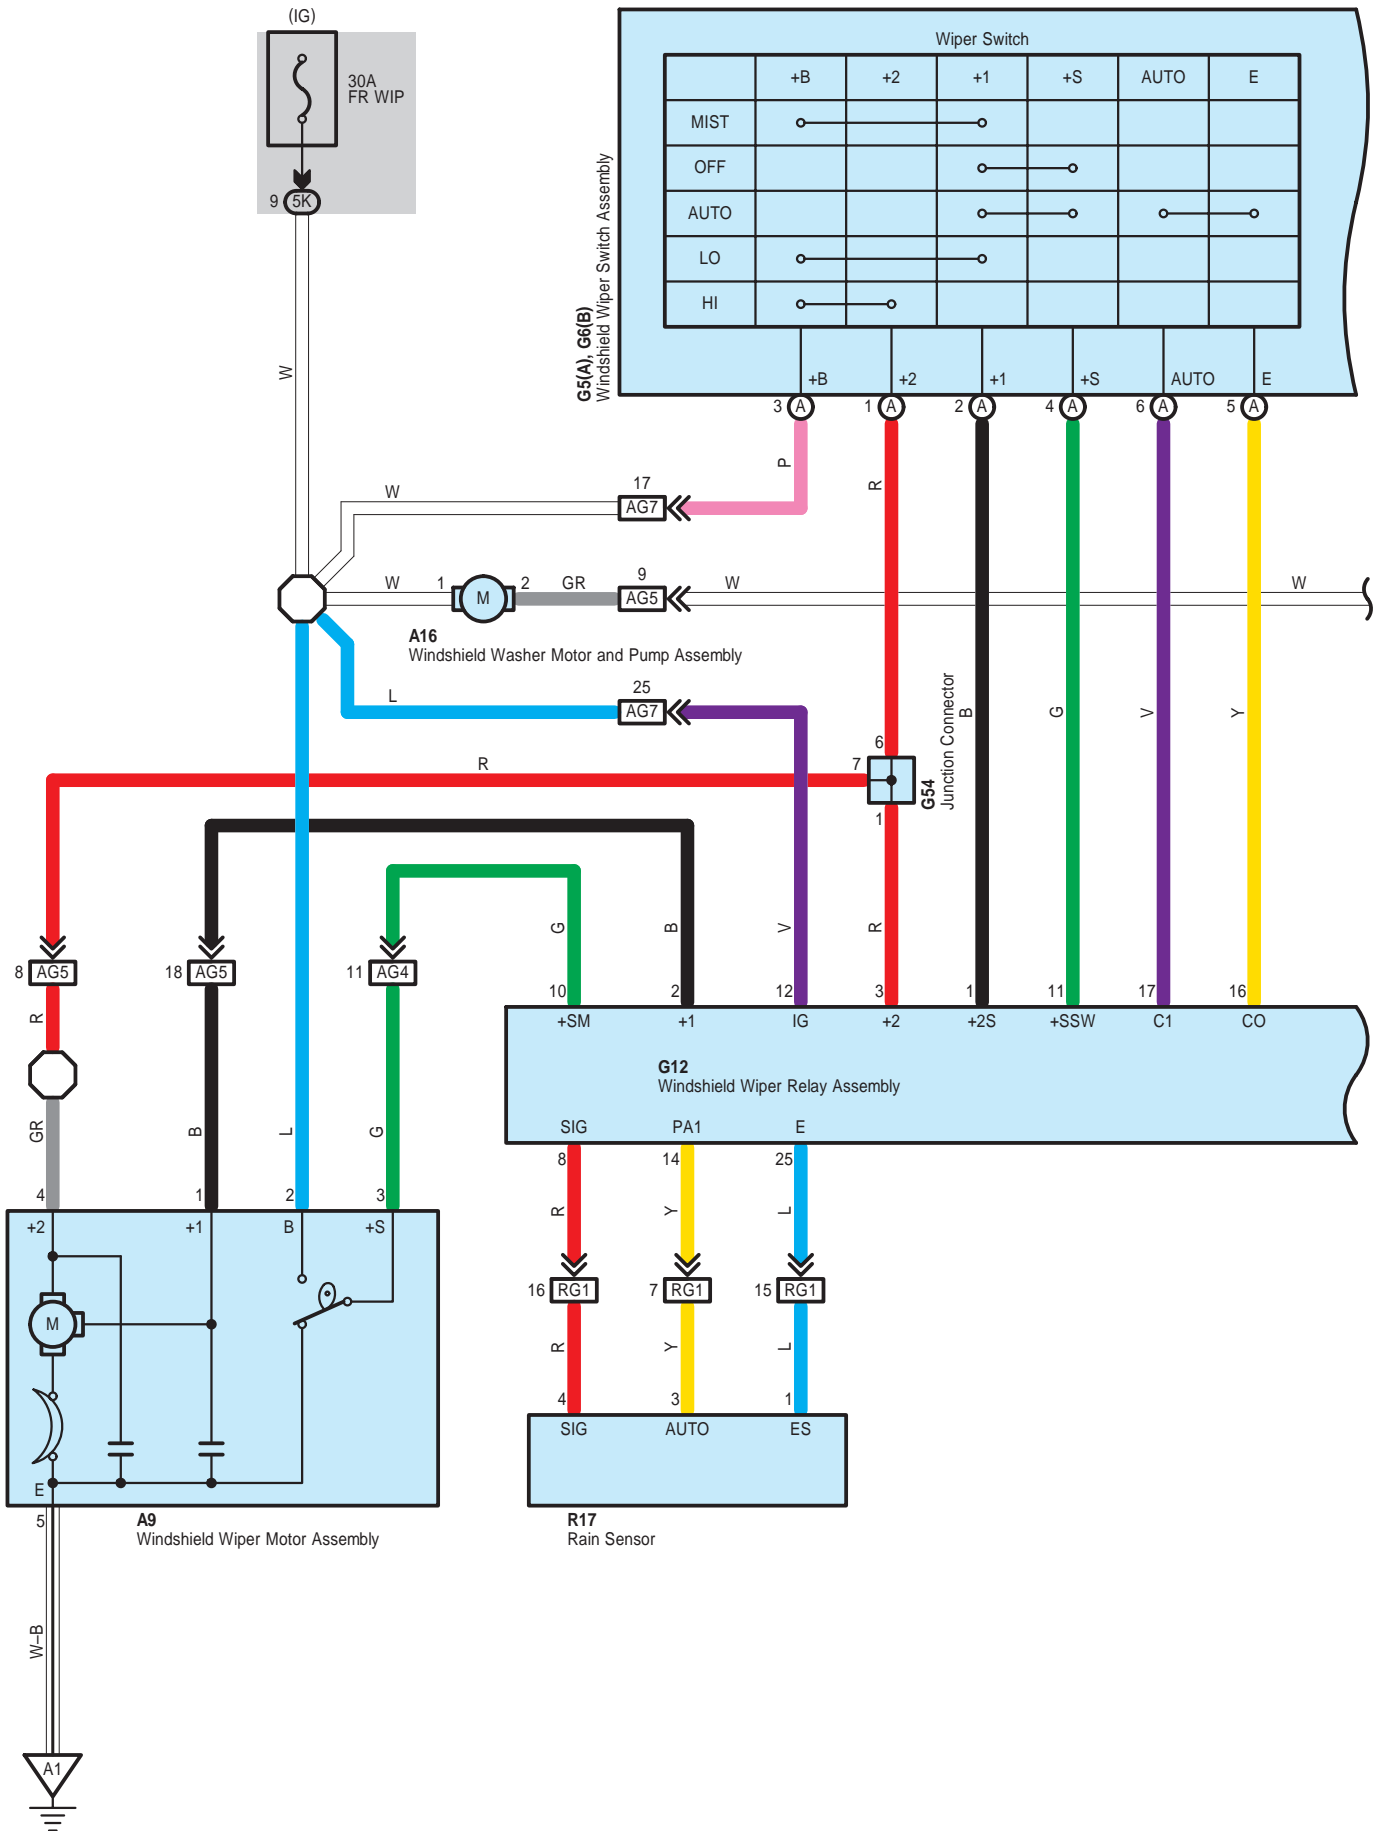

Front Wiper and Washer <w/ Auto Wiper System>