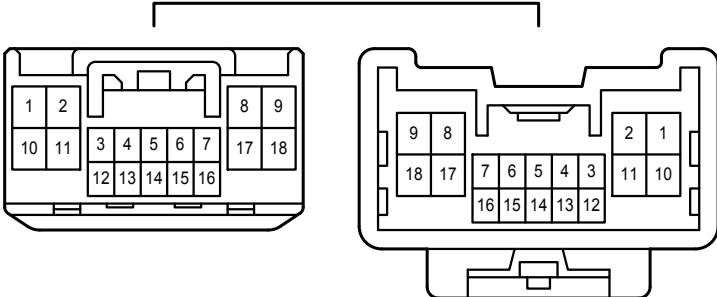

LH
Gray

LL
Gray

RG
White

RI
White

AG4
Blue

AG5
White

Front Wiper and Washer <w/ Auto Wiper System>

AG7
Gray