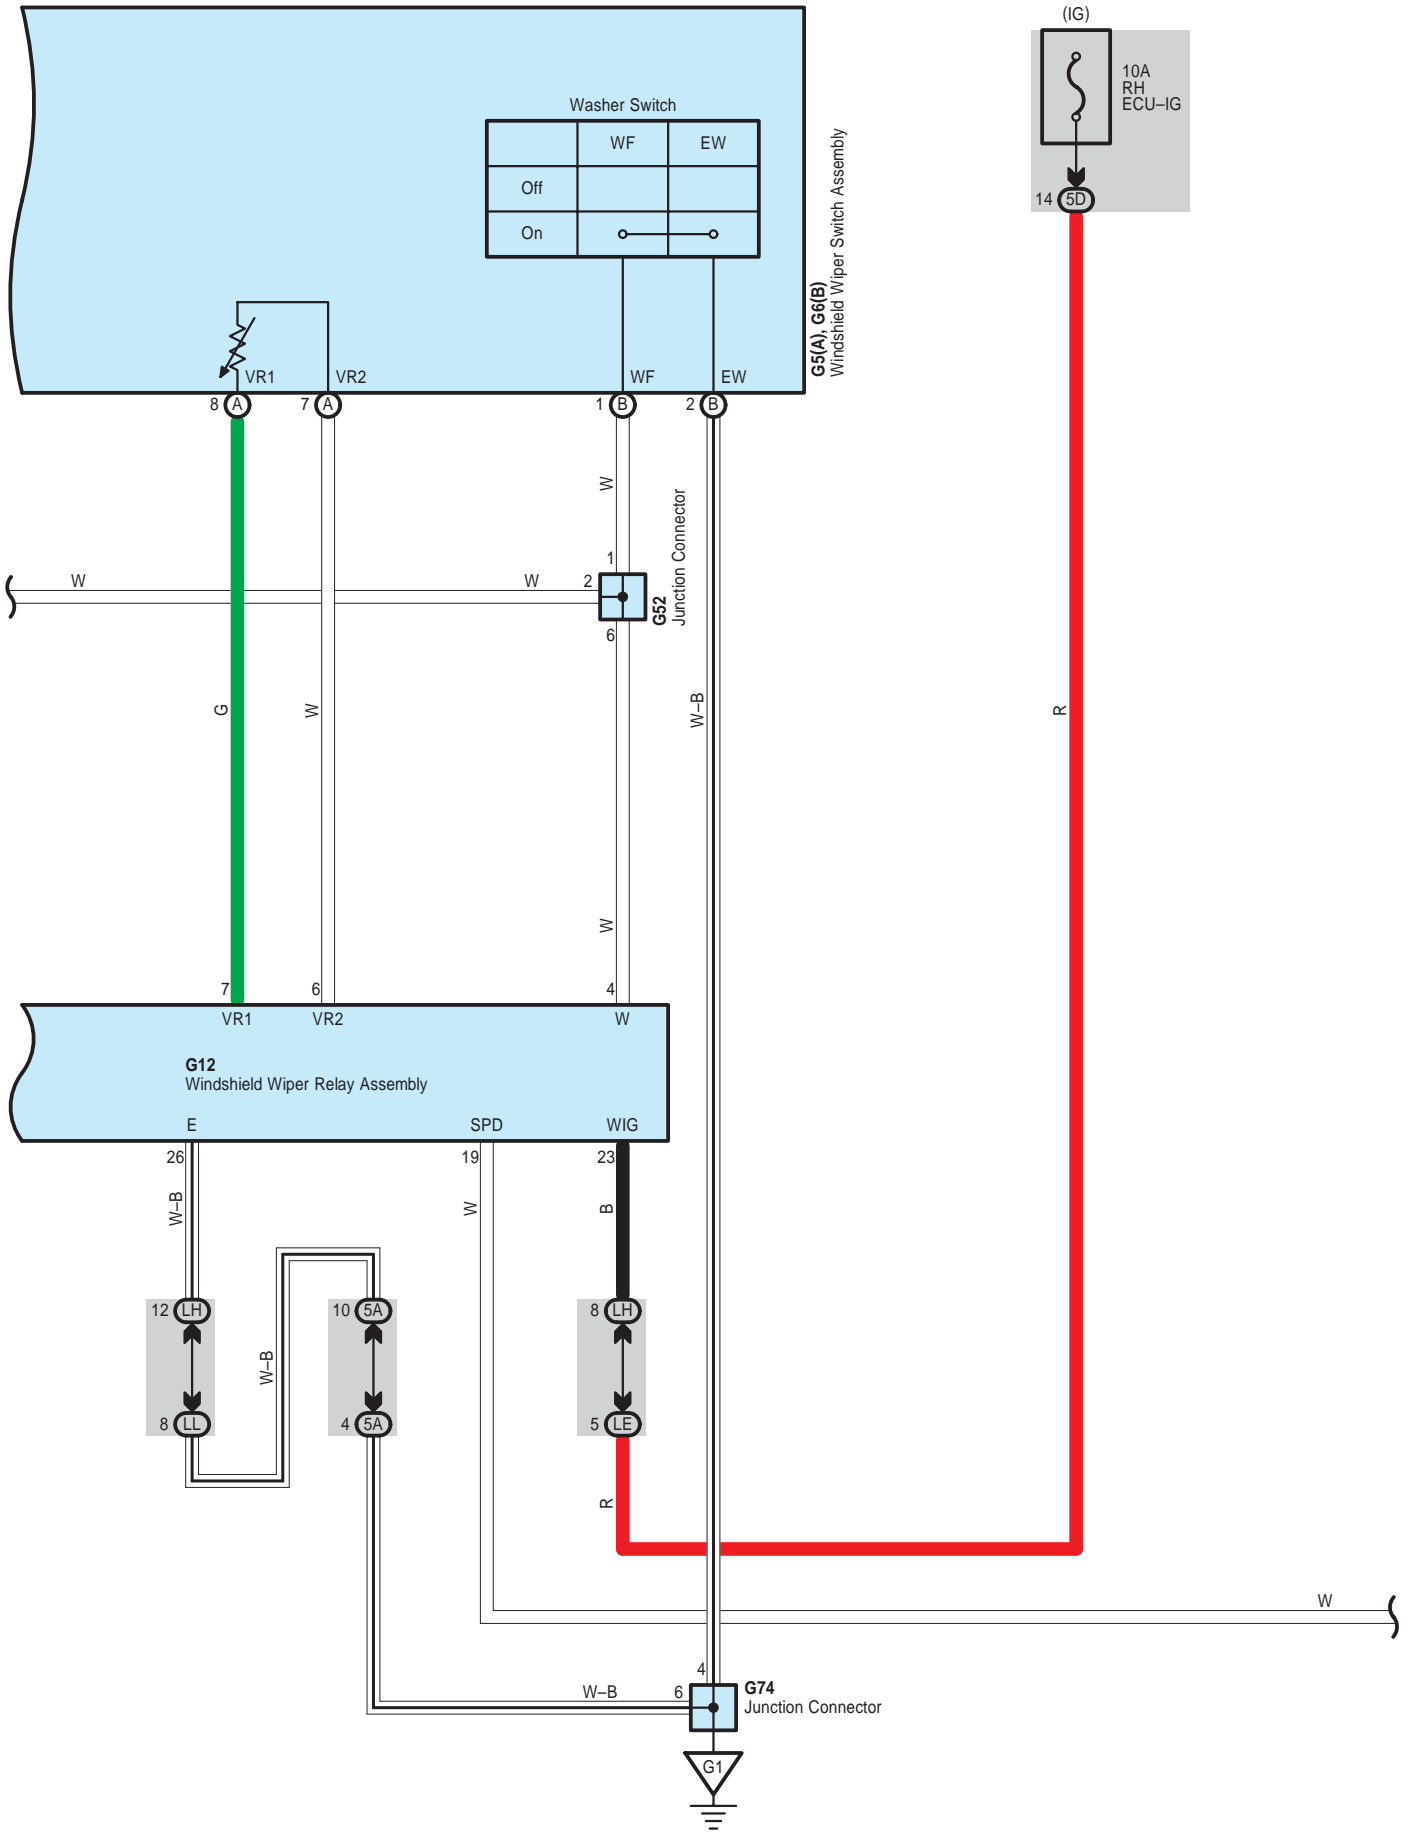

Front Wiper and Washer <w/ Auto Wiper System>