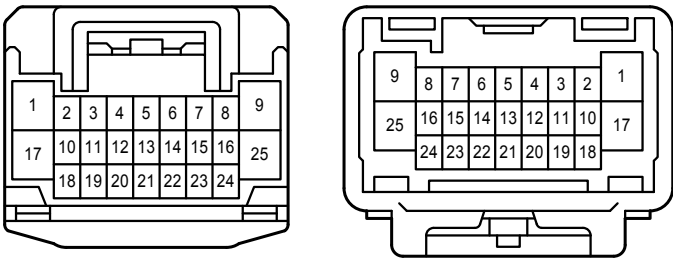

LH
Gray

LL
Gray

RG
White

RI
White

AG4
Blue

AG5
White

Front Wiper and Washer <w/ Auto Wiper System>

AG7
Gray