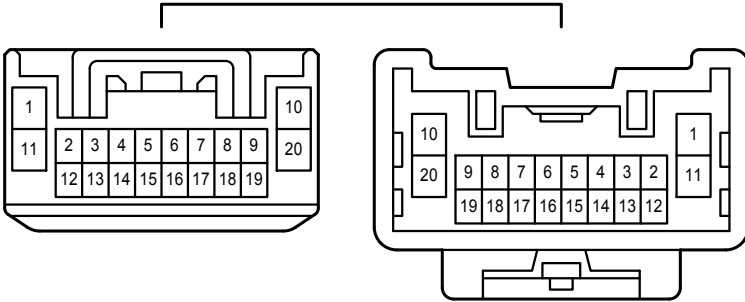

LH
Gray

LL
Gray

RG
White

RI
White

AG4
Blue

AG5
White

Front Wiper and Washer <w/ Auto Wiper System>

AG7
Gray