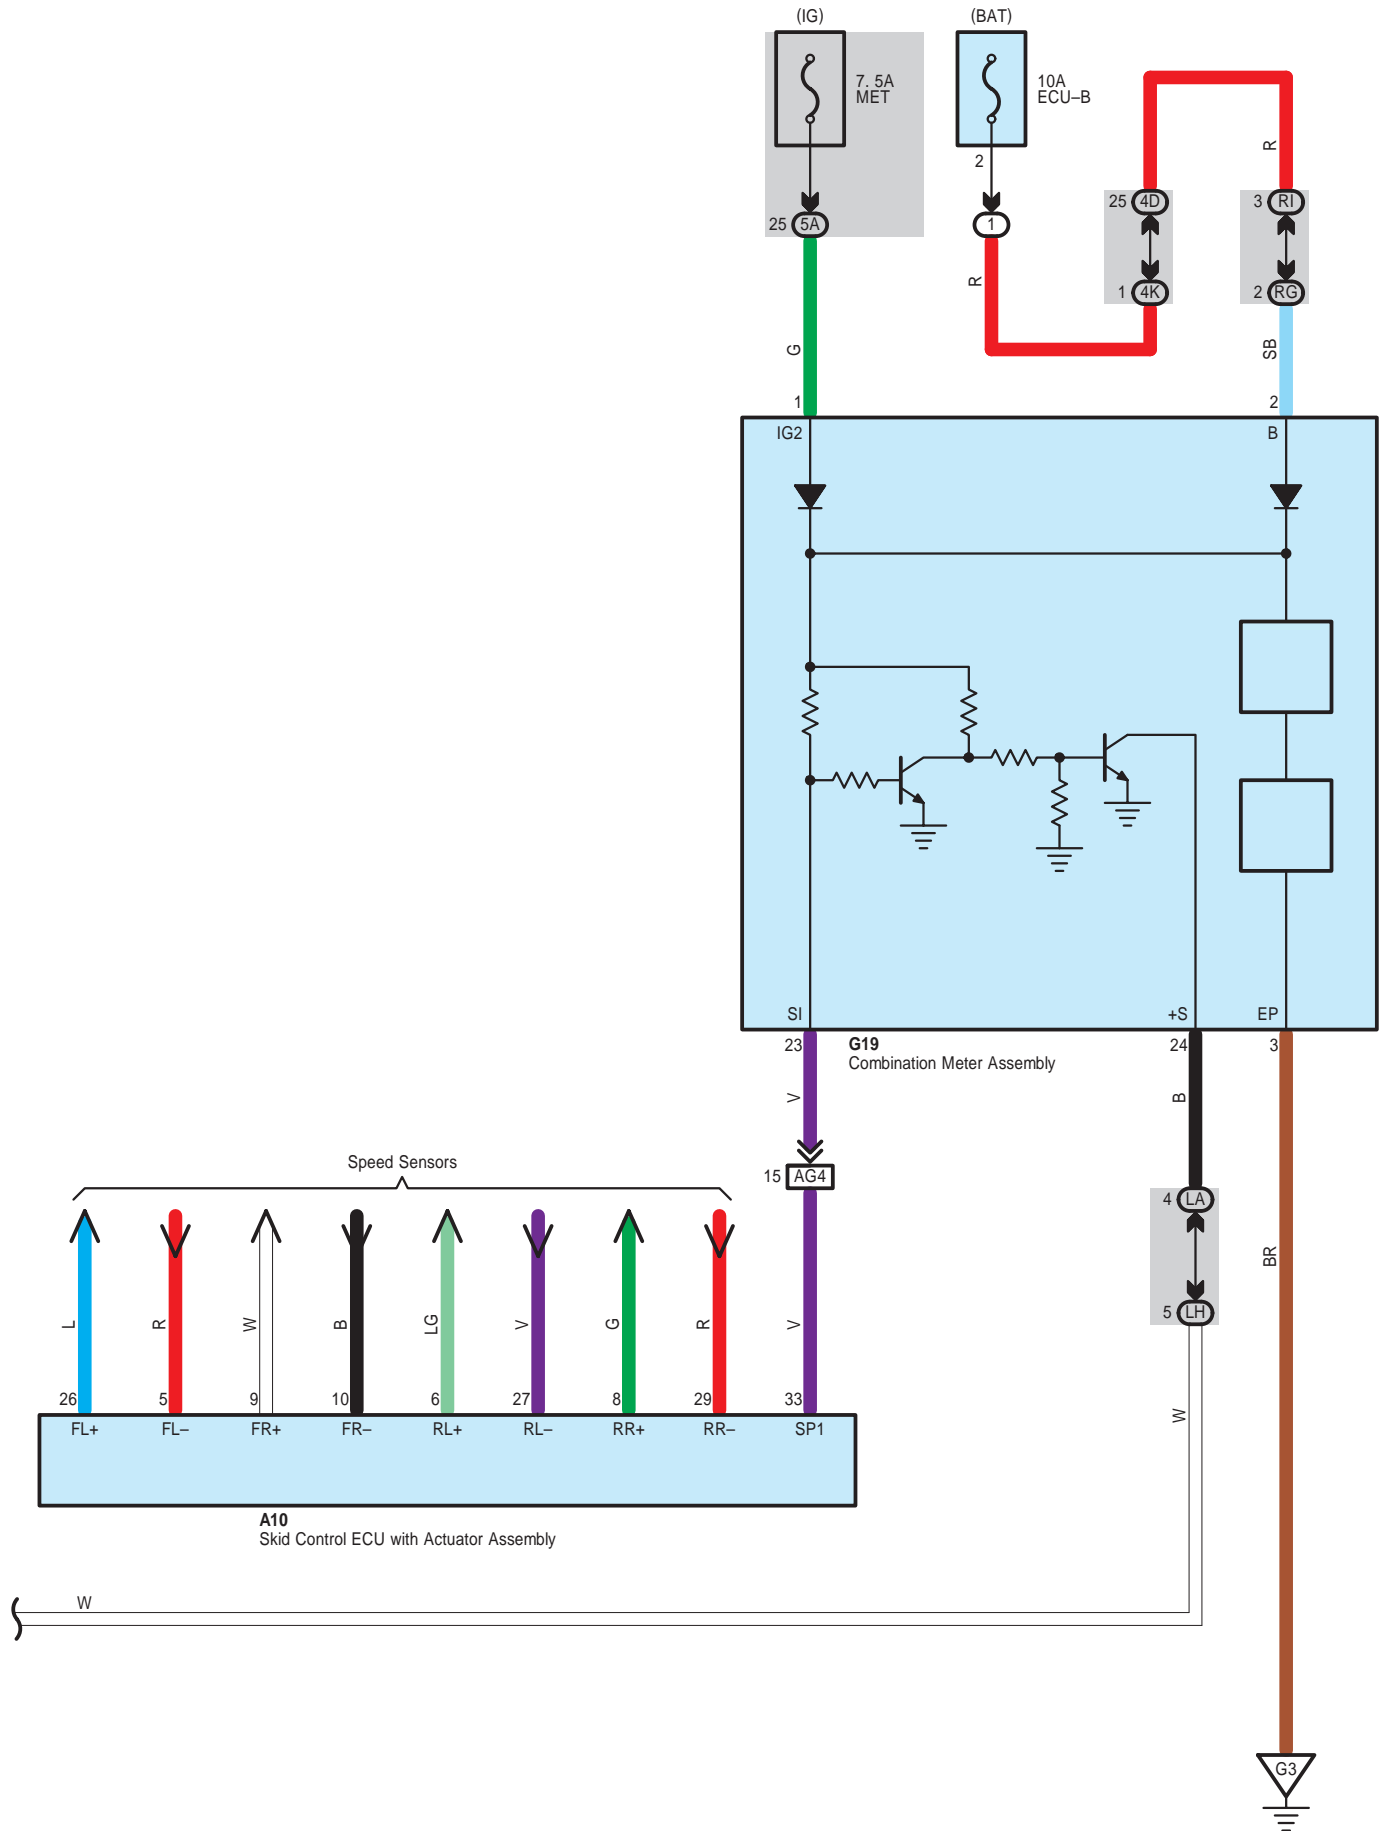

Front Wiper and Washer <w/ Auto Wiper System>